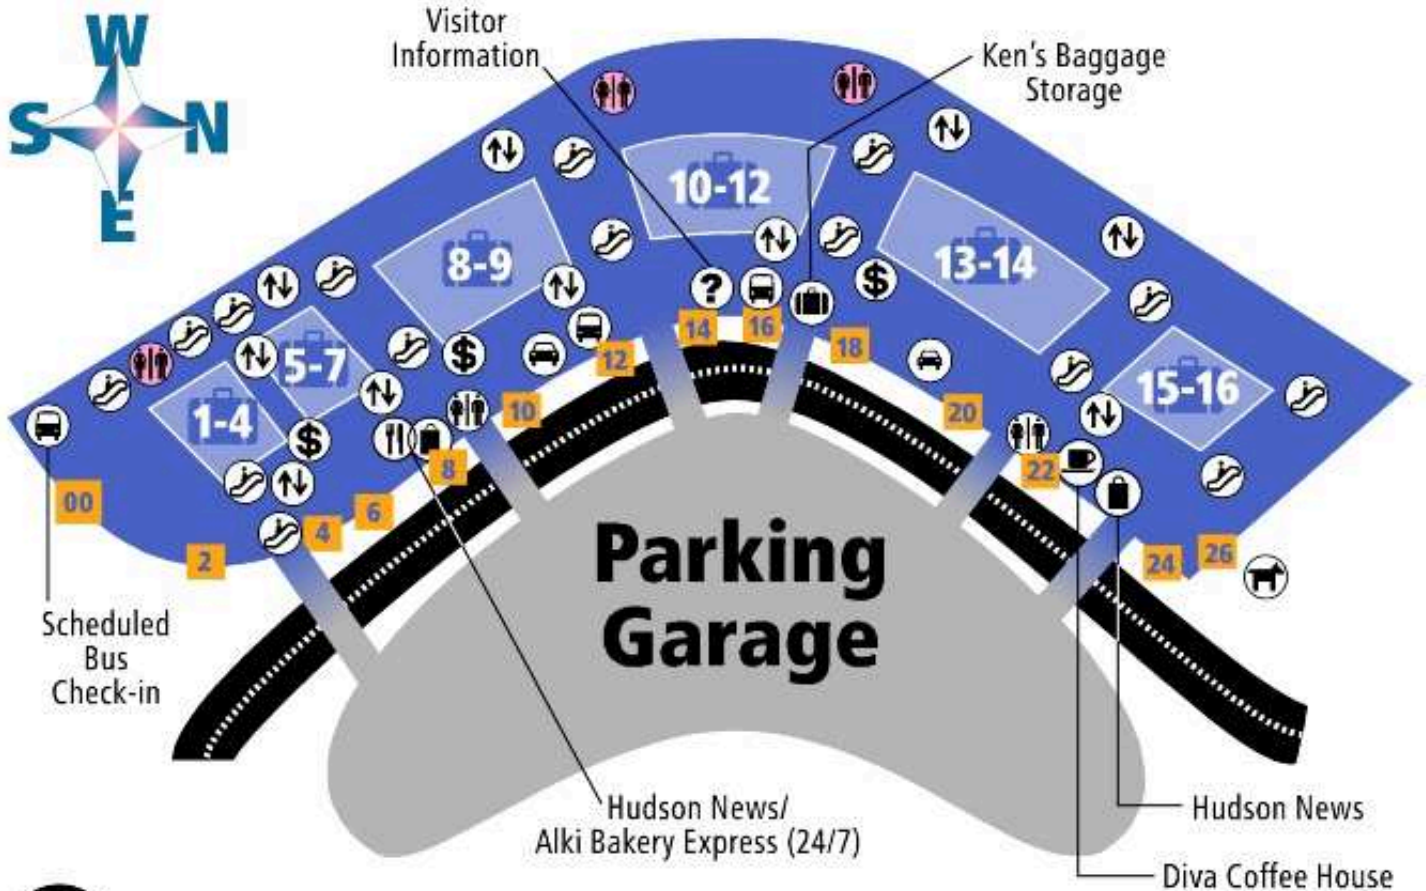

LOWER LEVEL- BAGGAGE CLAIM

Need Help? You'll find volunteers (in blue shirts or jackets) and Pathfinders (in purple shirts and red jackets) throughout the airport.

Carousels - Airlines

- Aeroflot Airlines - 1
- Air Canada - 15 (including regional)
- Alaska Airlines - 13, 14
- AMC - 8 (Air Mobility Command)
- America West Airlines - 9
- American Airlines - 2
- Asiana Airlines - 1
- British Airways - 1
- Charter airlines - 5, 6
- China Airlines - 1
- Continental Airlines - 9
- Delta Air Lines - 3, 4
- EVA Air - 1
- Frontier Airlines - 6, 7
- Hawaiian Airlines - 3, 4
- Horizon Air - 12, 13
- Independence Air - 6, 7
- JetBlue Airlines - 15, 16
- Northwest Airlines - 8
- SAS - 1 (Scandinavian Airlines)
- Southwest Airlines - 11
- Sun Country Airlines - 3, 4
- United Airlines - 15, 16
- United Express - 15, 16
- US Airways - 15, 16
- World Airways - 8

• International Flights - Carousel 1

Symbol Key

- Baggage Storage
- Car Rental
- Cash Machine/ATM
- Coffee
- Doors to outside
- Elevator
- Escalator
- Food
- Ground Transportation Information
- Pet Potty (outside of Baggage Claim, just north of the terminal, under the outside stairs on the right)
- Restrooms: Men & Women
- Restrooms: Men, Women, & Family
- Retail
- Visitor Information